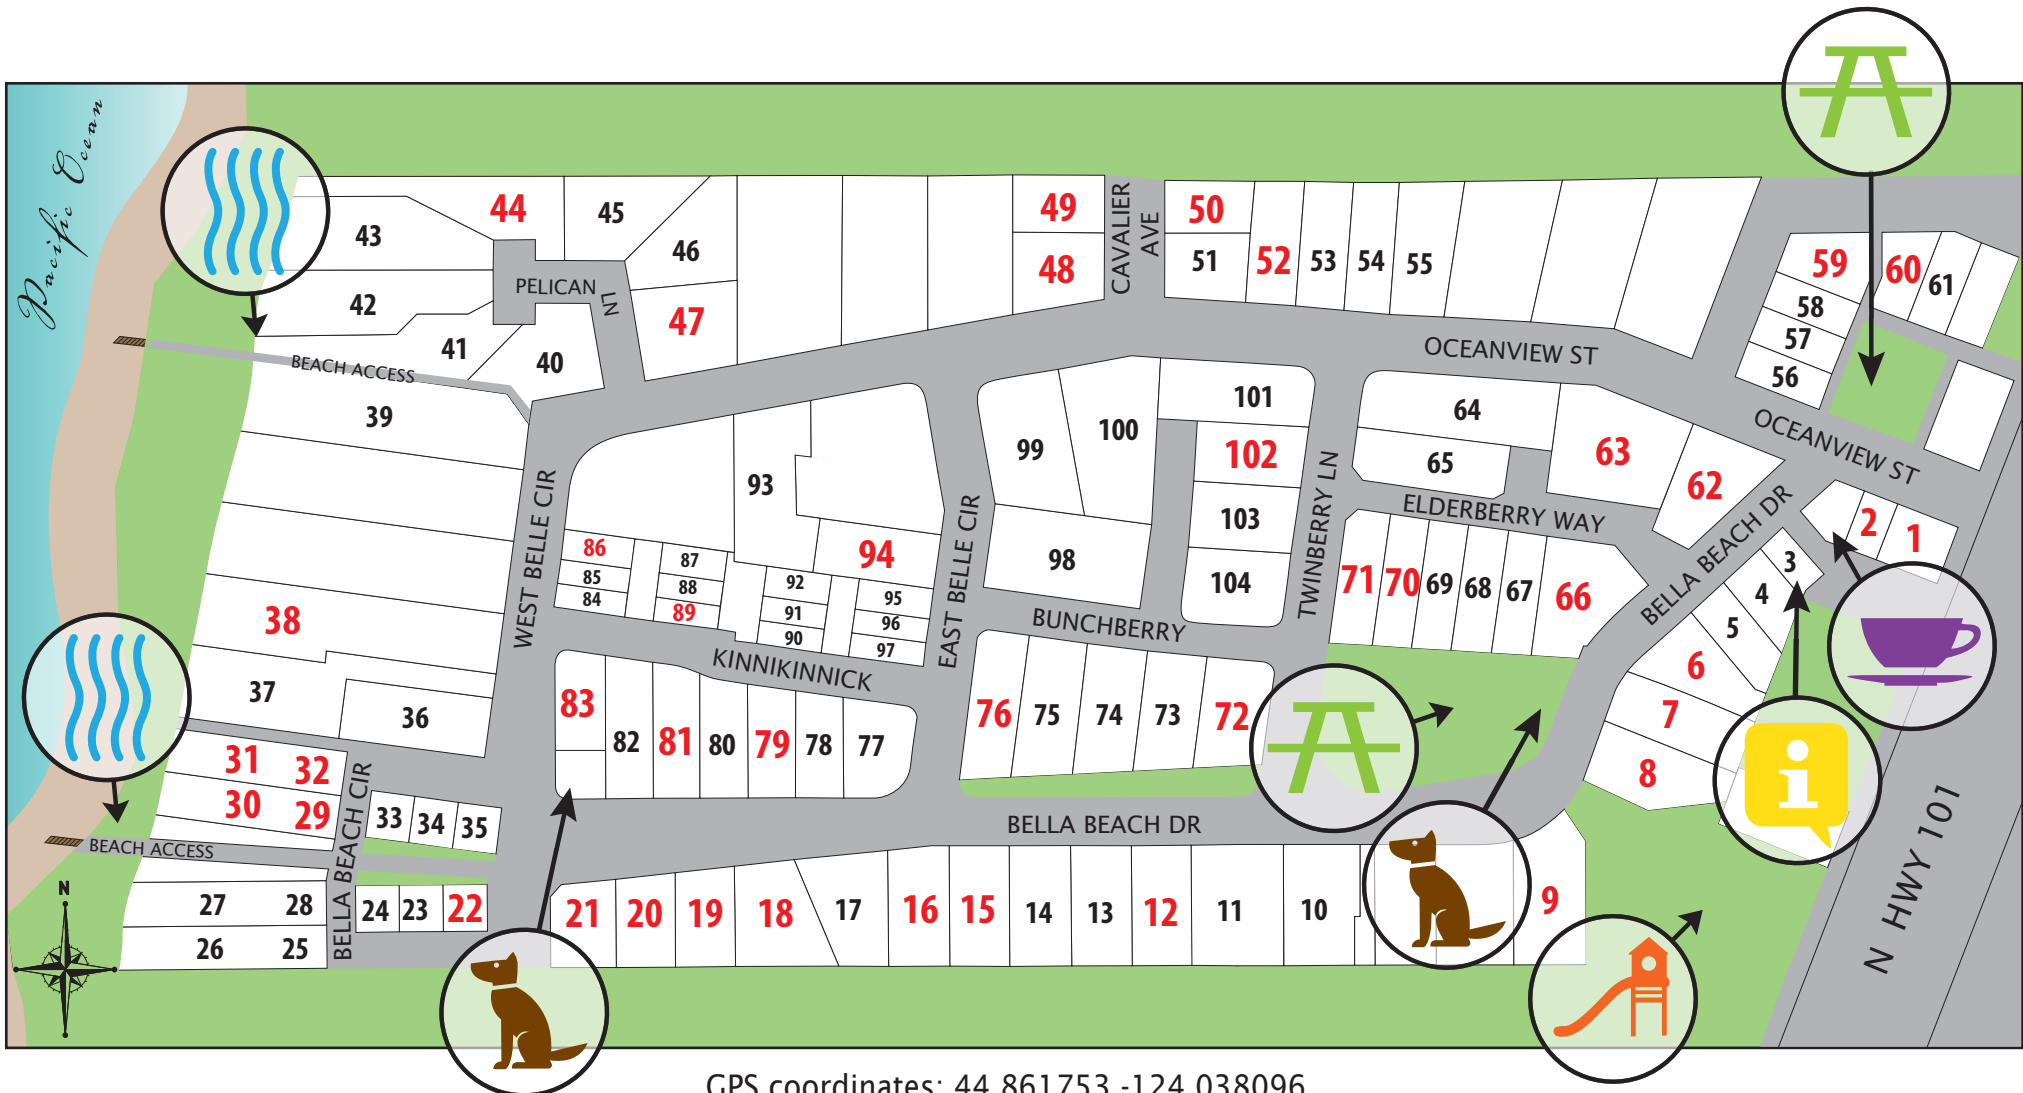

BELLA BEACH

Legend

PLAYGROUND

CAFE

RENTAL OFFICE

PARK

BEACH ACCESS

DOG STATION

GPS coordinates: 44.861753,-124.038096

Vacation Rentals

We have oceanfronts, oceanviews, pet friendly homes, beach access, hot tubs and more!
Visit us online at www.bellabeach.com

Office: (541) 764-5700 | Resident Representative: (541) 921 - 7855
Vacation Rentals: (866) 994 - 7026 | General Manager: (541) 921-5284

- | | |
|-----------------------|-------------------------------|
| 1. Park View | 48. Beaches N Cream |
| 2. Wandering Star | 49. At The Seahorse Corral |
| 6. Festivus | 50. Driftwood |
| 7. Pelican Perch | 52. Beachnut Bungalow |
| 8. Breeze On Inn | 59. Port O'Bella |
| 9. Spyhopper | 60. Inspiration Point |
| 12. Lighthouse | 62. Beach Me |
| 15. Vintner's Cottage | 63. Sand Dollar Days |
| 16. KJs Retreat | 66. The Mallory |
| 18. Longboard Lodge | 70. Park Place |
| 19. Bella Bear | 71. Sounds of the Sea |
| 20. Bella Escape | 72. Captain's Quarters |
| 21. Barracuda Cove | 76. Camelot |
| 22. Luna Bella | 79. Bridge House |
| 29. Bellaview | 81. It Must Be 5:00 Somewhere |
| 30. Sea It All | 83. Sunset 389 |
| 31. Andante | 86. Bella Breeze |
| 32. Waters Edge | 89. Sea vue |
| 38. The Diamond K | 94. Bella Delight |
| 44. Beach Dream | 102. Victoria's Cottage |
| 47. Beach Song | |